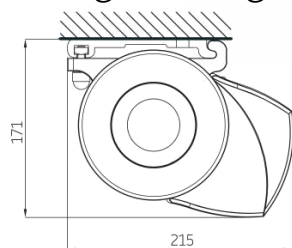

The cassette provides protection for the fabric and arms against the weather.

Luxaflex® Box Awnings

Formosa

Type: Standard Arm

Maximum width: 500 cm x 300 cm

Control:

230v electric - IO / RTS motors

Crank option

Wall mounting

Ceiling mounting

reach cm	200	250	300
arms →	2	2	2
minimum width cm	240	290	340

Available in 6 colours:

RAL 9001

RAL 9010

RAL 9016

RAL 7S16
Surcharge: + 6%