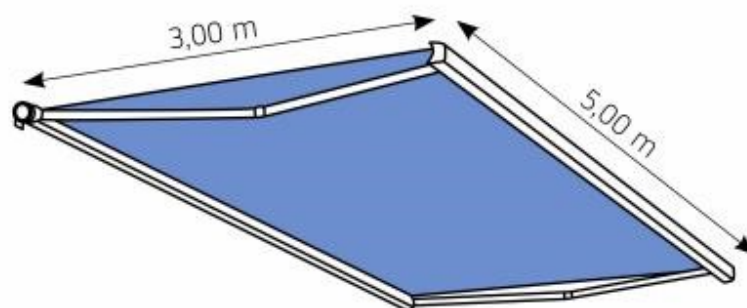

Luxaflex® Box Awnings

Formosa

The Luxaflex® Formosa awning can be mounted on walls or ceilings. It provides sun protection for terraces, balconies, shop windows and verandas.

Characterised by an elegant appearance and modern design. One set of arms is enough to cover an area of 500 x 300 cm.

The cassette provides protection for the fabric and arms against the weather.

Luxaflex® Box Awnings

Formosa

Type: Standard Arm

Maximum width: 500 cm x 300 cm

Control:

230v electric - IO / RTS motors

Crank option