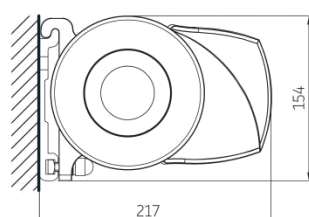

The cassette provides protection for the fabric and arms against the weather.

Luxaflex® Box Awnings

Formosa

Type: Standard Arm

Maximum width: 500 cm x 300 cm

Control:

230v electric - IO / RTS motors

Crank option

Wall mounting

Ceiling mounting

reach cm	200	250	300
arms →	2	2	2
minimum width cm	240	290	340

Available in 6 colours:

RAL 9001

RAL 9010

RAL 9016

RAL 7S16
Surcharge: + 6%